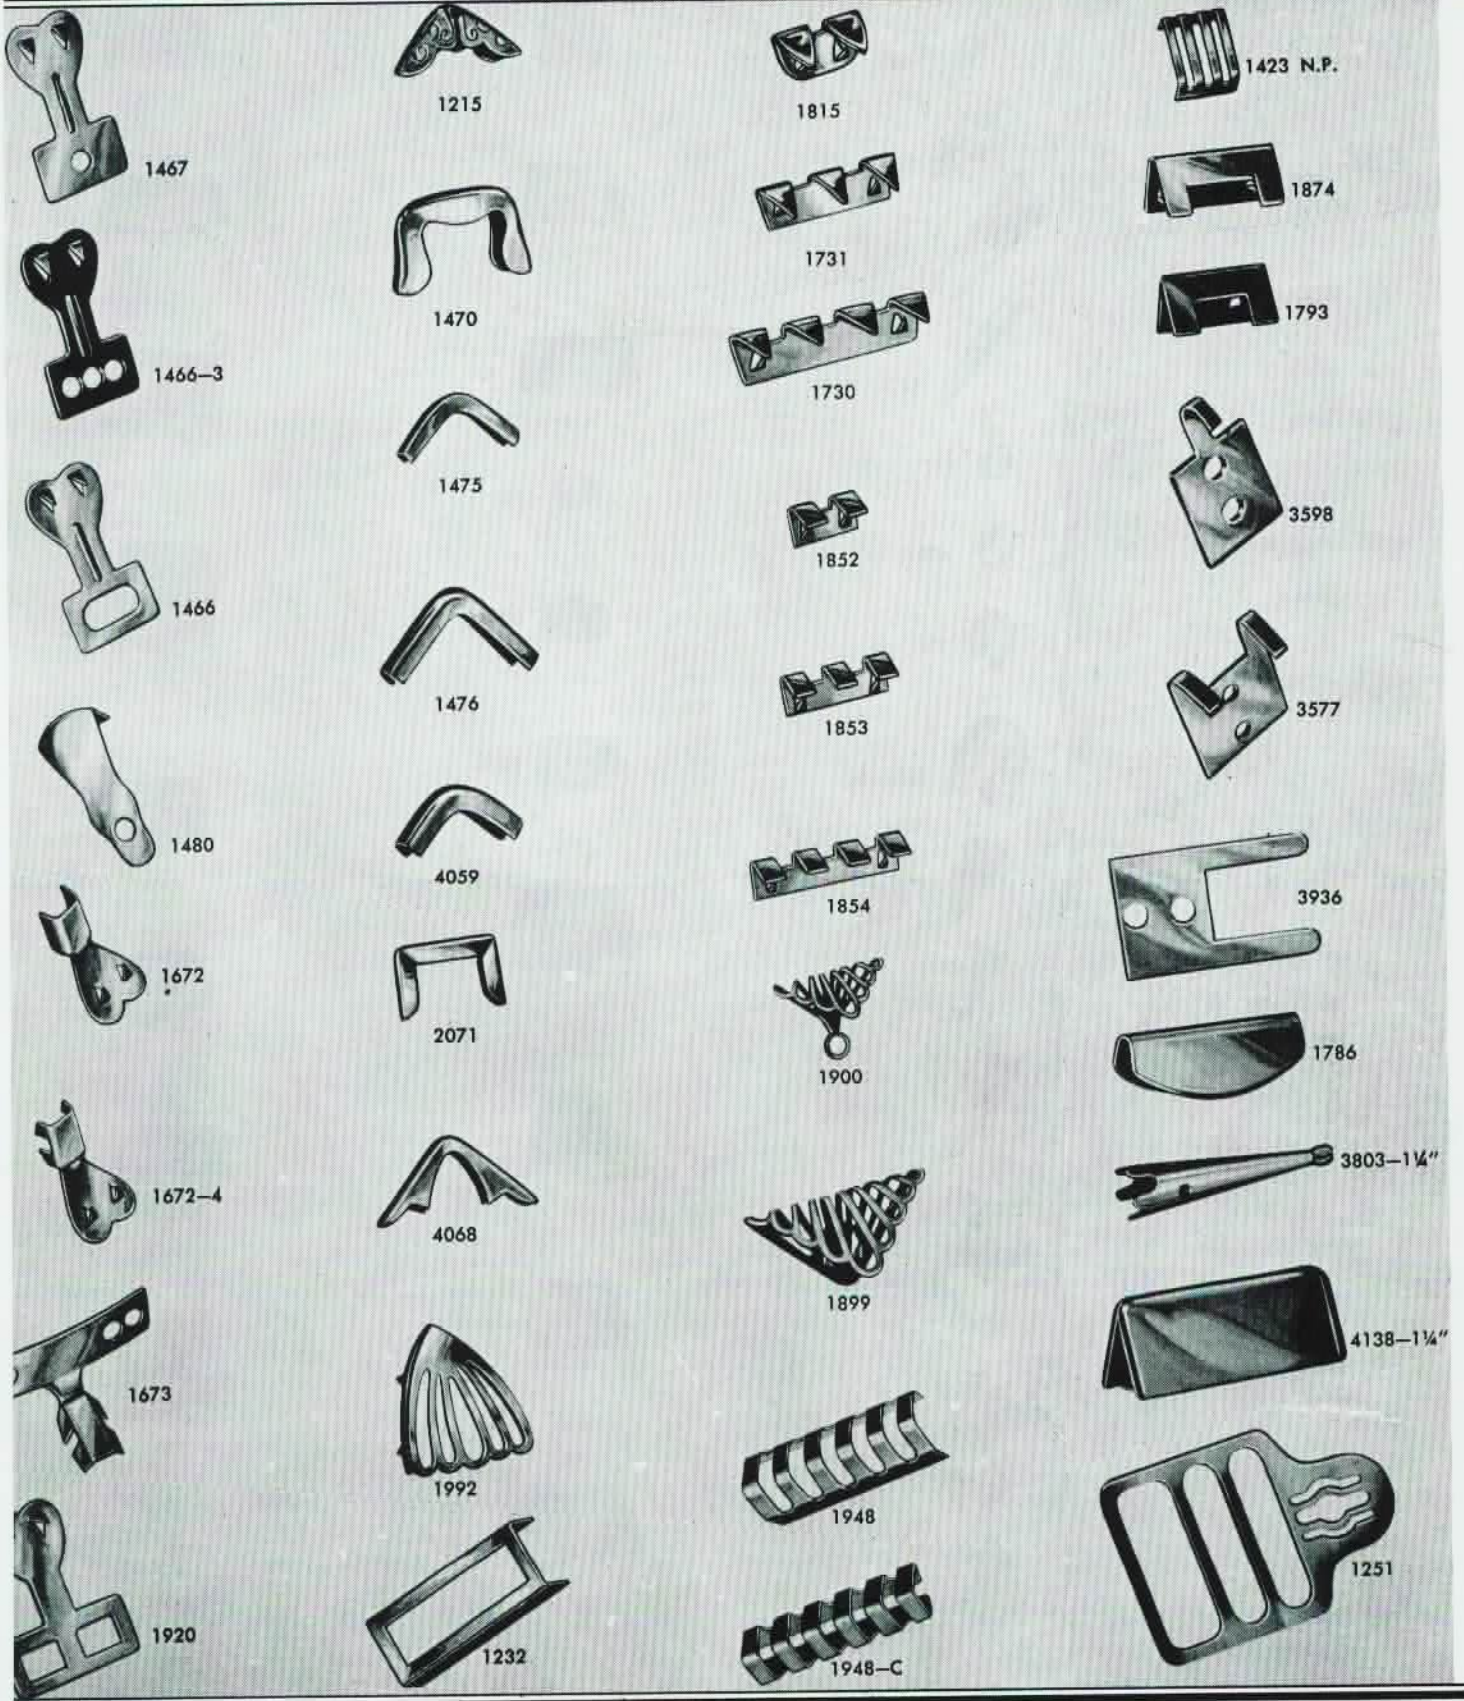

Some of our bow clips, channels, and various belt items are available in Brass or steel and can be made of varying material thicknesses and temper to best suit your application.

Clips, Tips, Channels

For attaching our items in groups of a set pattern, you will find our "Gangdies" an indispensable labor and time saver.

All items shown actual size. Working samples available upon request.